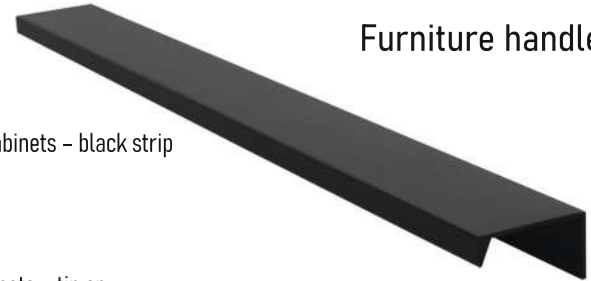

lower cabinets – black strip

top cabinets – tip on

Lighting

Rail with 4 LED spotlights

Black spotlight

Ceiling luminaire IP44 Led

Bathroom lighting above the sink