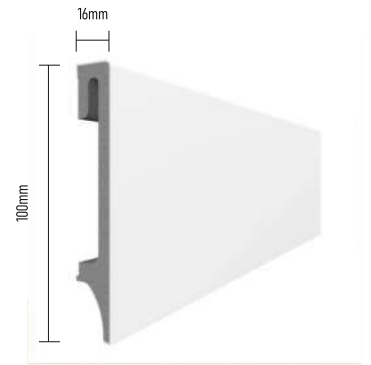

MS-001

MS-002

MS-003

MS-004

MS-005

Baseboard

Shower walls finishing

Rocko Tiles are perfect for the bathroom thanks to their water resistance. They are made of over 70% natural marble, finished with a decorative layer, covered with high-quality UV varnishes.