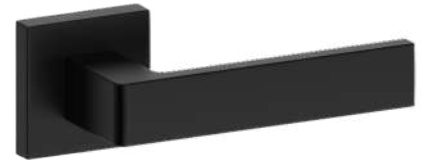

K-024

R-101

Interior doors

rebated door

non-rebated doors

Handle

Bathroom equipment

Shower set with a thermostatic mixer

marble conglomerate shower tray 100x100,
shower tray height 30mm

Foldable shower door

Bathroom equipment

Flush-mounted frame

Sink cabinet, anthracite

Chrome basin mixer tap

Mirror Ø 50 cm

Conglomerate washbasin