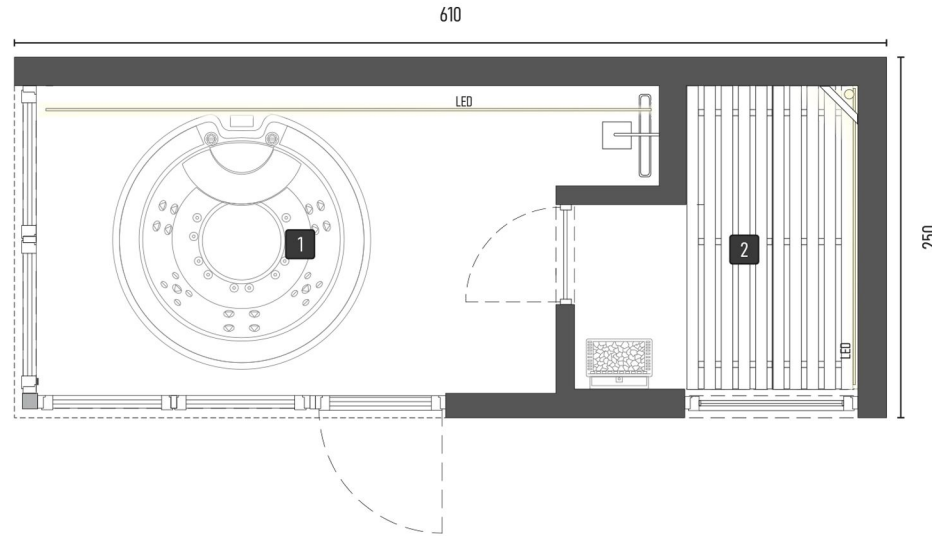

Garden Spa is a unique facility for relaxation and rest. It is made of the highest quality products. It has a shower, sauna and space for any arrangement.

Garden SPA

External dimensions:

length 610cm
width 250cm
height 290cm

Building area:

15,25m²

Total area:

11,72m²

Rooms:

1. Jacuzzi 8,27m²
2. Sauna 3,45m²

Facade finishing

cedar gray pine wenge palisander natural white plaster