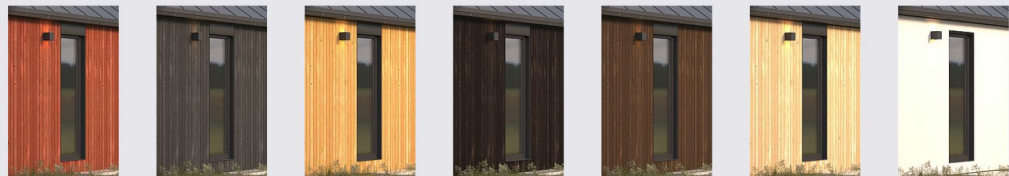

Garden Spa is a unique facility for relaxation and rest. It is made of the highest quality products. It has a shower, sauna and space for any arrangement.

Garden SPA

External dimensions:

length 610cm
width 250cm
height 290cm

Building area:

15,25m²

Total area:

11,72m²

Rooms:

1. Jacuzzi 8,27m²
2. Sauna 3,45m²

Facade finishing

cedar gray pine wenge palisander natural white plaster

Roof finishing

metal sheet anthracite metal sheet light grey bituminous shingle