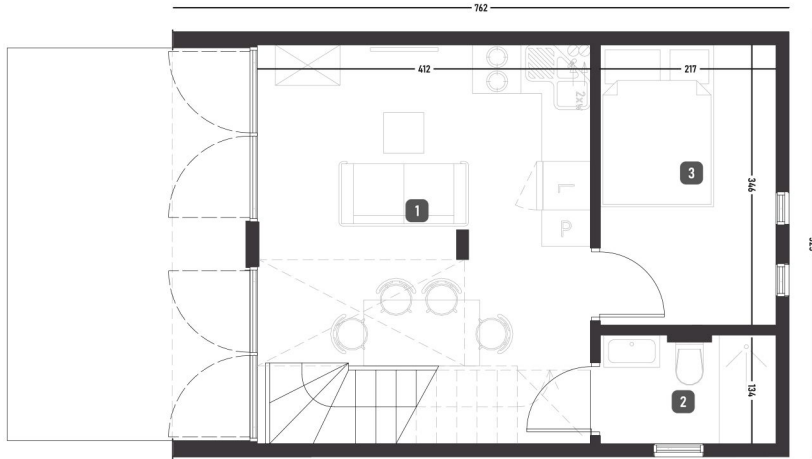

V35 is a compact modular home design. Large glazing provides an optimal amount of natural light inside. An ideal proposition for a family of four.

V35

External dimensions:

length 762cm
width 525cm
height 646cm

Building area:

40,01m²

Rooms:

- 1. Living room+kitchenette ... 20,28m²
- 2. Bathroom 2,91m²
- 3. Room 7,51m²
- 4. Corridor 2,02m²
- 5. Room 10,70m²
- 6. Room 10,36m²

Total area:

53,78m²

Facade finishing

gray