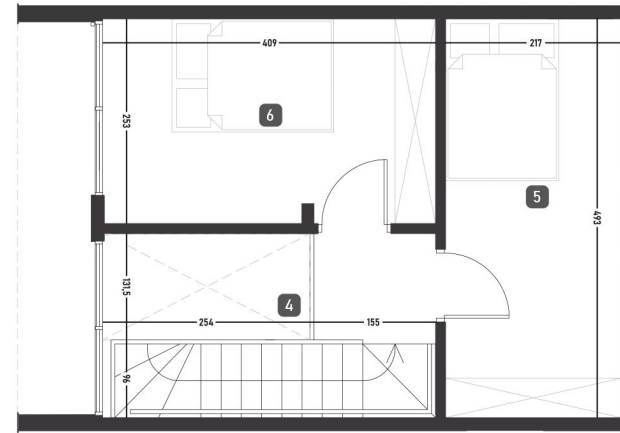

V35 is a compact modular home design. Large glazing provides an optimal amount of natural light inside. An ideal proposition for a family of four.

V35

External dimensions:

length 762cm
width 525cm
height 646cm

Building area:

40,01m²

Rooms:

- 1. Living room+kitchenette ... 20,28m²
- 2. Bathroom 2,91m²
- 3. Room 7,51m²
- 4. Corridor 2,02m²
- 5. Room 10,70m²
- 6. Room 10,36m²

Total area:

53,78m²

Facade finishing

gray