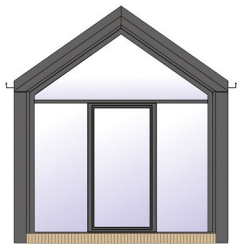

External dimensions:

length 1075cm
width 350cm
height 392cm

Building area:

37,63m²

Total area:

37,12m²

Rooms:

1.1. Living room + kitchenette 21,80m²
1.2. Bathroom 2,64m²
1.3. Room 6,54m²
2.1. Entresol 6,14m²

Facade finishing

Roof finishing