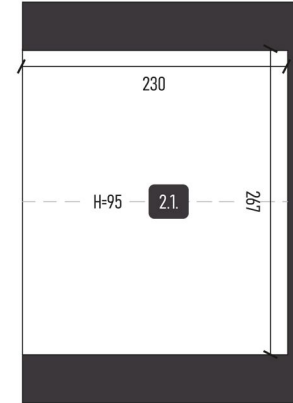

A well-arranged and bright house,
perfect for rest not only in the summer season

1-2

External dimensions:

length 1075cm
 width 350cm
 height 392cm

Building area:

37,63m²

Total area:

37,12m²

Rooms:

1.1. Living room + kitchenette 21,80m²
 1.2. Bathroom 2,64m²
 1.3. Room 6,54m²
 2.1. Entresol 6,14m²

Facade finishing

cedar gray pine wenge palisander natural white plaster

Roof finishing

metal sheet anthracite metal sheet light grey bituminous shingle