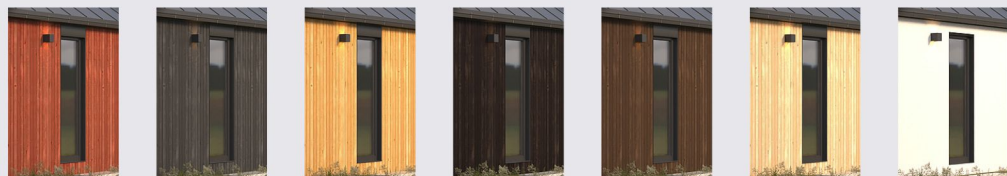

A well-arranged and bright house,
perfect for rest not only in the summer season

1-2

External dimensions:

length 1075cm
 width 350cm
 height 392cm

Building area:

37,63m²

Total area:

37,12m²

Rooms:

1.1. Living room + kitchenette 21,80m²
 1.2. Bathroom 2,64m²
 1.3. Room 6,54m²
 2.1. Entresol 6,14m²

Facade finishing

cedar gray pine wenge palisander natural white plaster

Roof finishing

metal sheet anthracite metal sheet light grey bituminous shingle