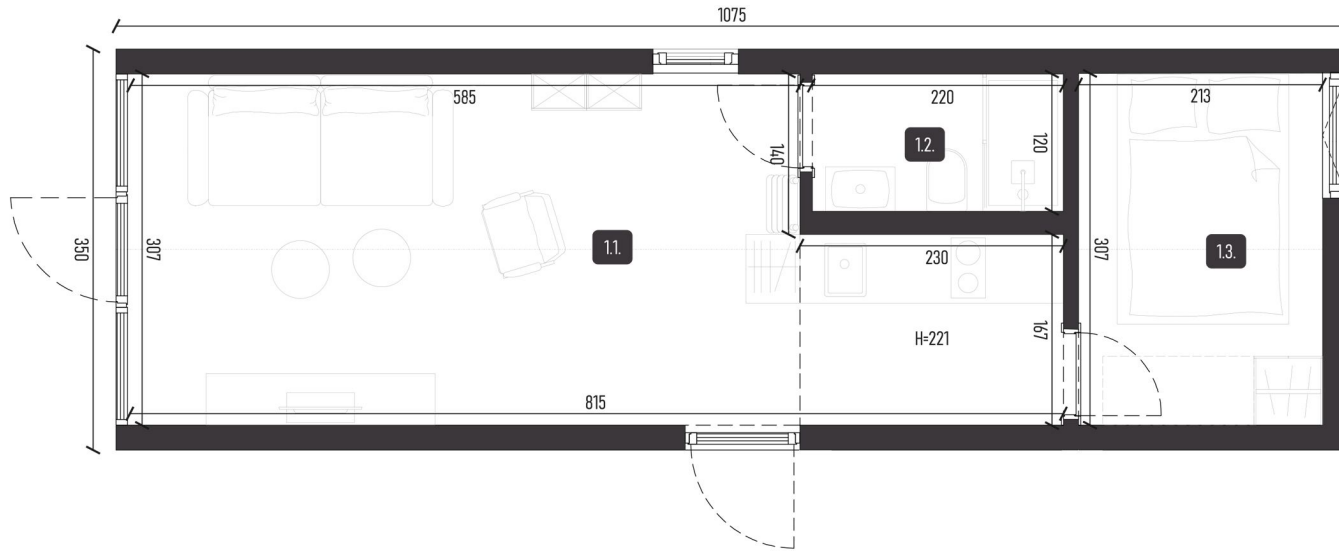

A well-arranged and bright house,
perfect for rest not only in the summer season

1-2

External dimensions:

length 1075cm
 width 350cm
 height 392cm

Building area:

37,63m²

Total area:

37,12m²

Rooms:

1.1. Living room + kitchenette 21,80m²
 1.2. Bathroom 2,64m²
 1.3. Room 6,54m²
 2.1. Entresol 6,14m²

Facade finishing

cedar gray pine wenge palisander natural white plaster

Roof finishing

metal sheet anthracite metal sheet light grey bituminous shingle