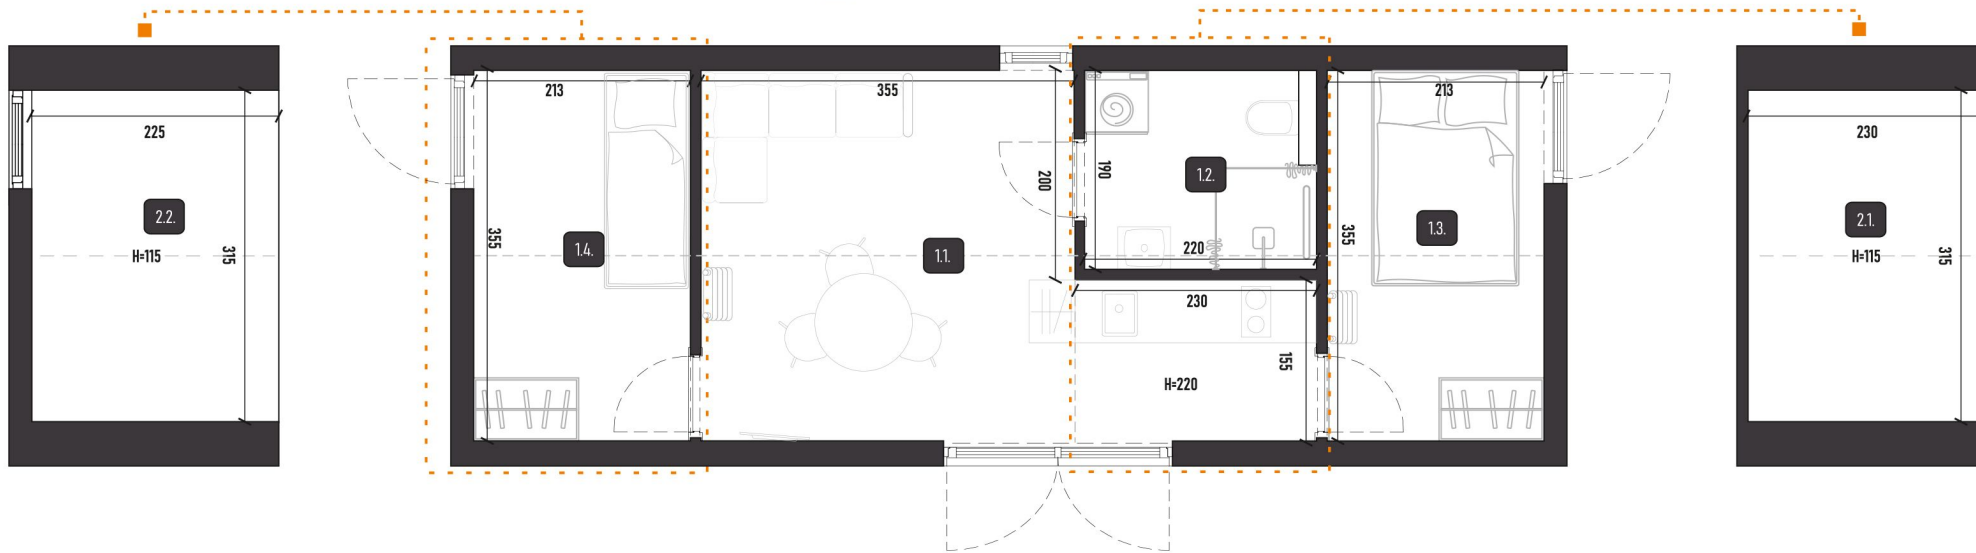

External dimensions:

length 1085cm
width 408cm
height 392cm

Building area:

44,27m²

Total area:

49,81m²

Rooms:

1.1. Living room + kitchenette 16,17m²
1.2. Bathroom .. 4,18m² 1.3. Room .. 7,56m² 1.4. Room .. 7,56m²
2.1. Entresol 7,25m² 2.2. Entresol7,09m²

I-2 double+

Facade finishing

cedar gray pine wenge palisander natural white plaster

Roof finishing

metal sheet anthracite metal sheet light grey bituminous shingle

A spacious and functional cottage that can accommodate up to 10 people. It has two bedrooms, two mezzanines, living room with kitchenette and bathroom.