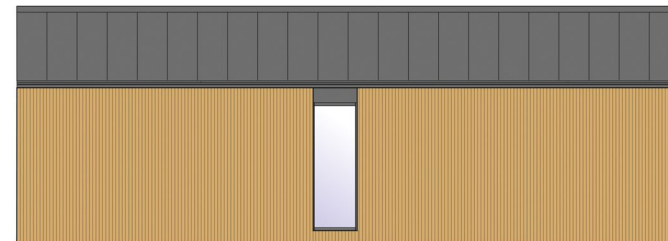

External dimensions:

length 1085cm
width 408cm
height 392cm

Building area:

44,27m²

Total area:

49,81m²

Rooms:

1.1. Living room + kitchenette 16,17m²
1.2. Bathroom .. 4,18m² 1.3. Room .. 7,56m² 1.4. Room .. 7,56m²
2.1. Entresol 7,25m² 2.2. Entresol7,09m²

I-2 double+

Facade finishing

cedar gray pine wenge palisander natural white plaster

Roof finishing

metal sheet anthracite metal sheet light grey bituminous shingle

A spacious and functional cottage that can accommodate up to 10 people. It has two bedrooms, two mezzanines, living room with kitchenette and bathroom.